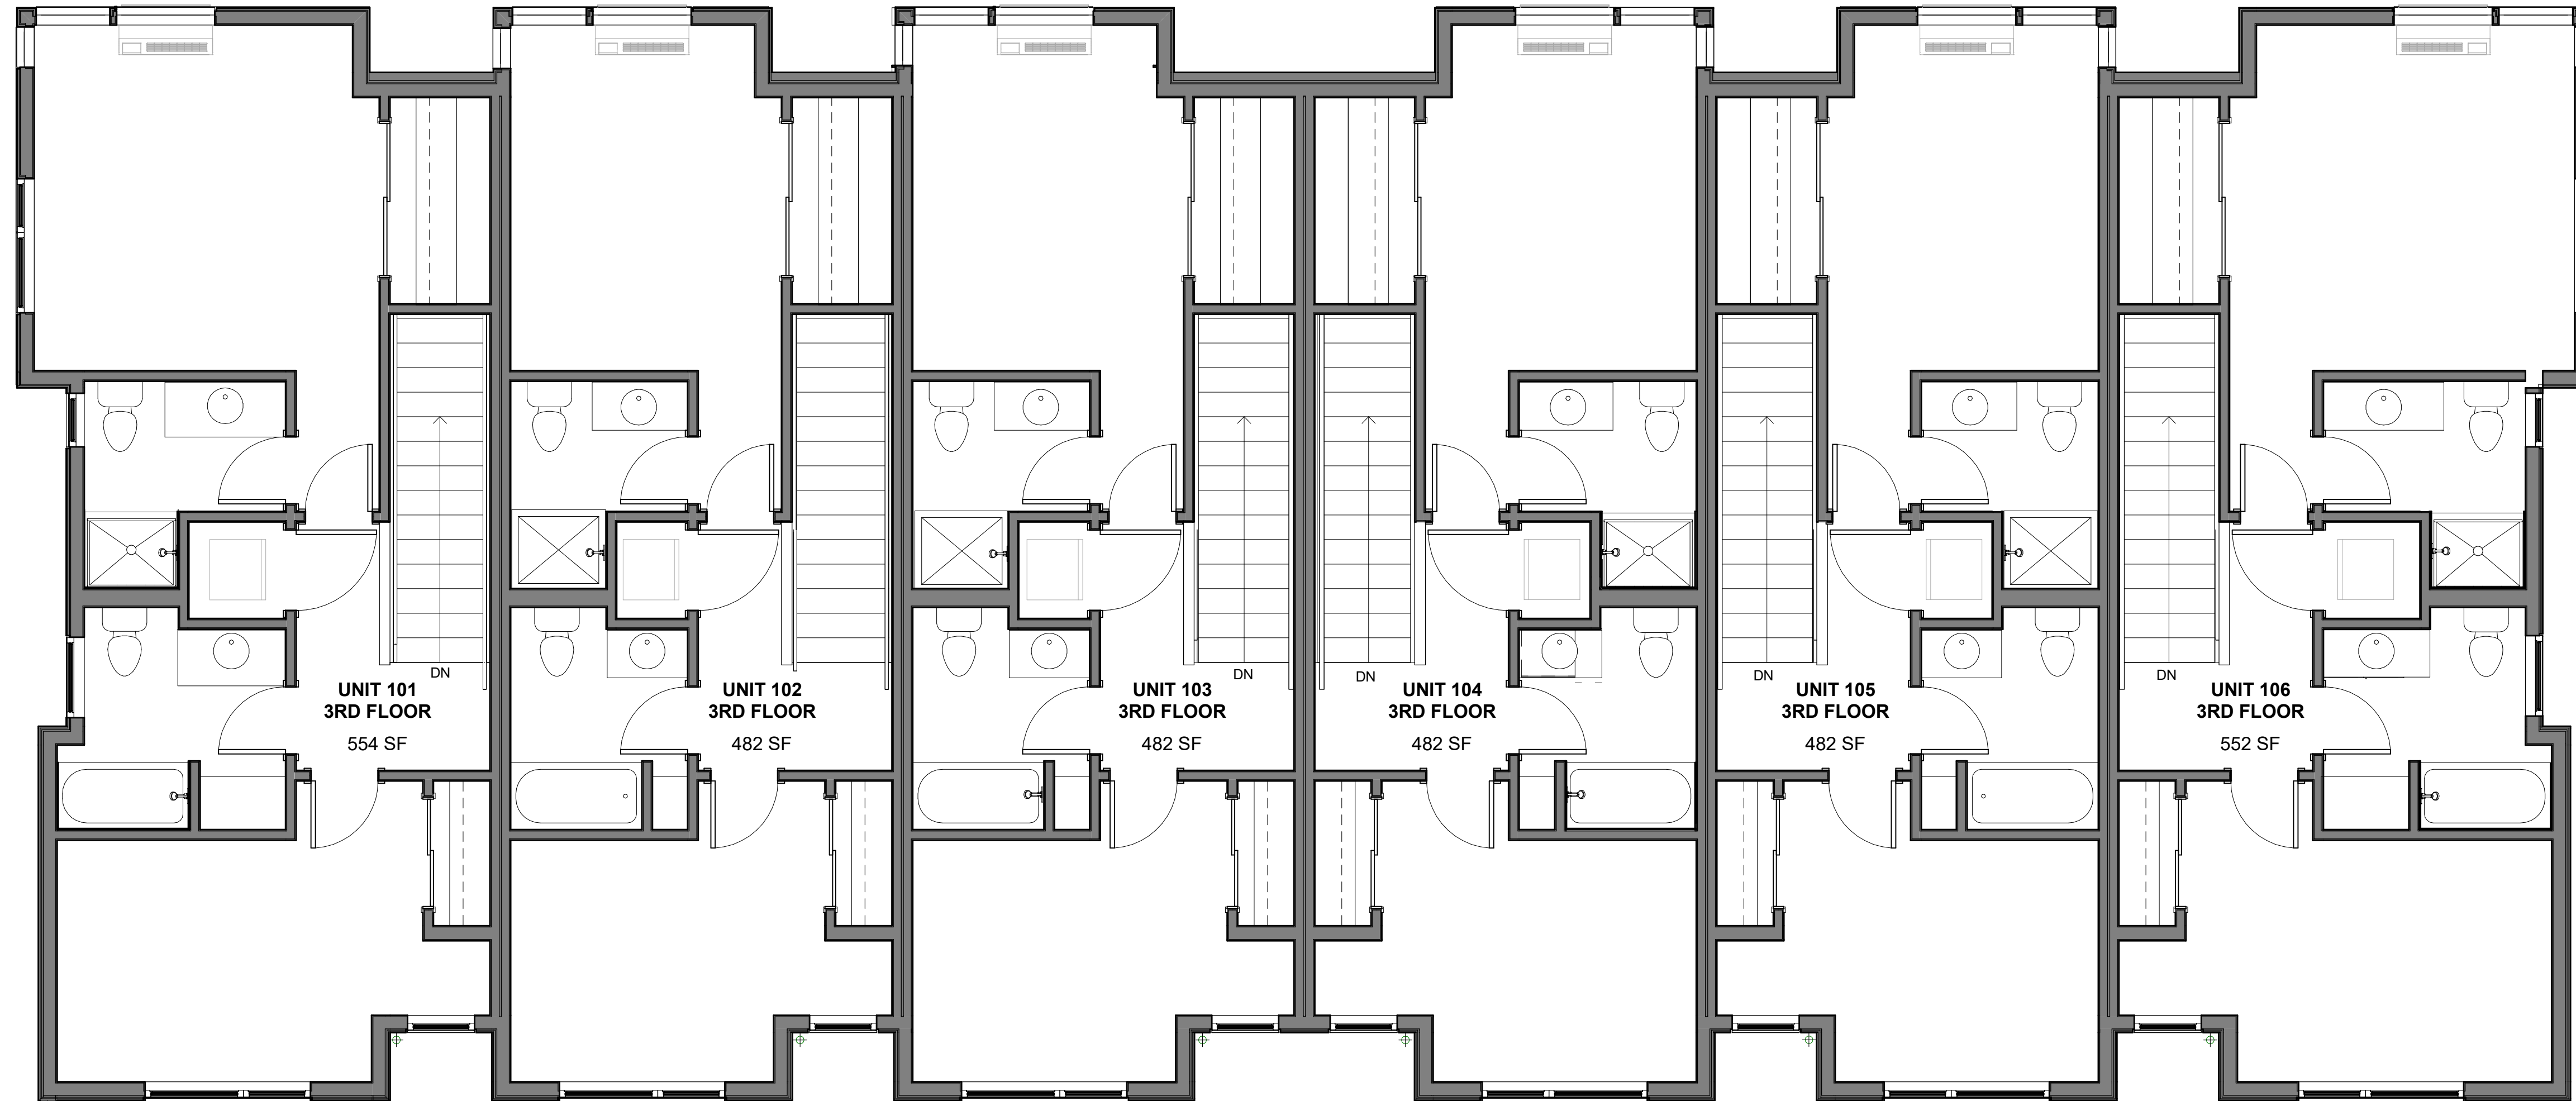

FLOOR 1

1/4" = 1'-0"

WESTMAN MILL
TOWNHOMES
510 STATE AVE | OLYMPIA, WA

FLOOR 2
1/4" = 1'-0"

WESTMAN MILL
TOWNHOMES
510 STATE AVE | OLYMPIA, WA

FLOOR 3

1/4" = 1'-0"

WESTMAN MILL
TOWNHOMES
510 STATE AVE | OLYMPIA, WA