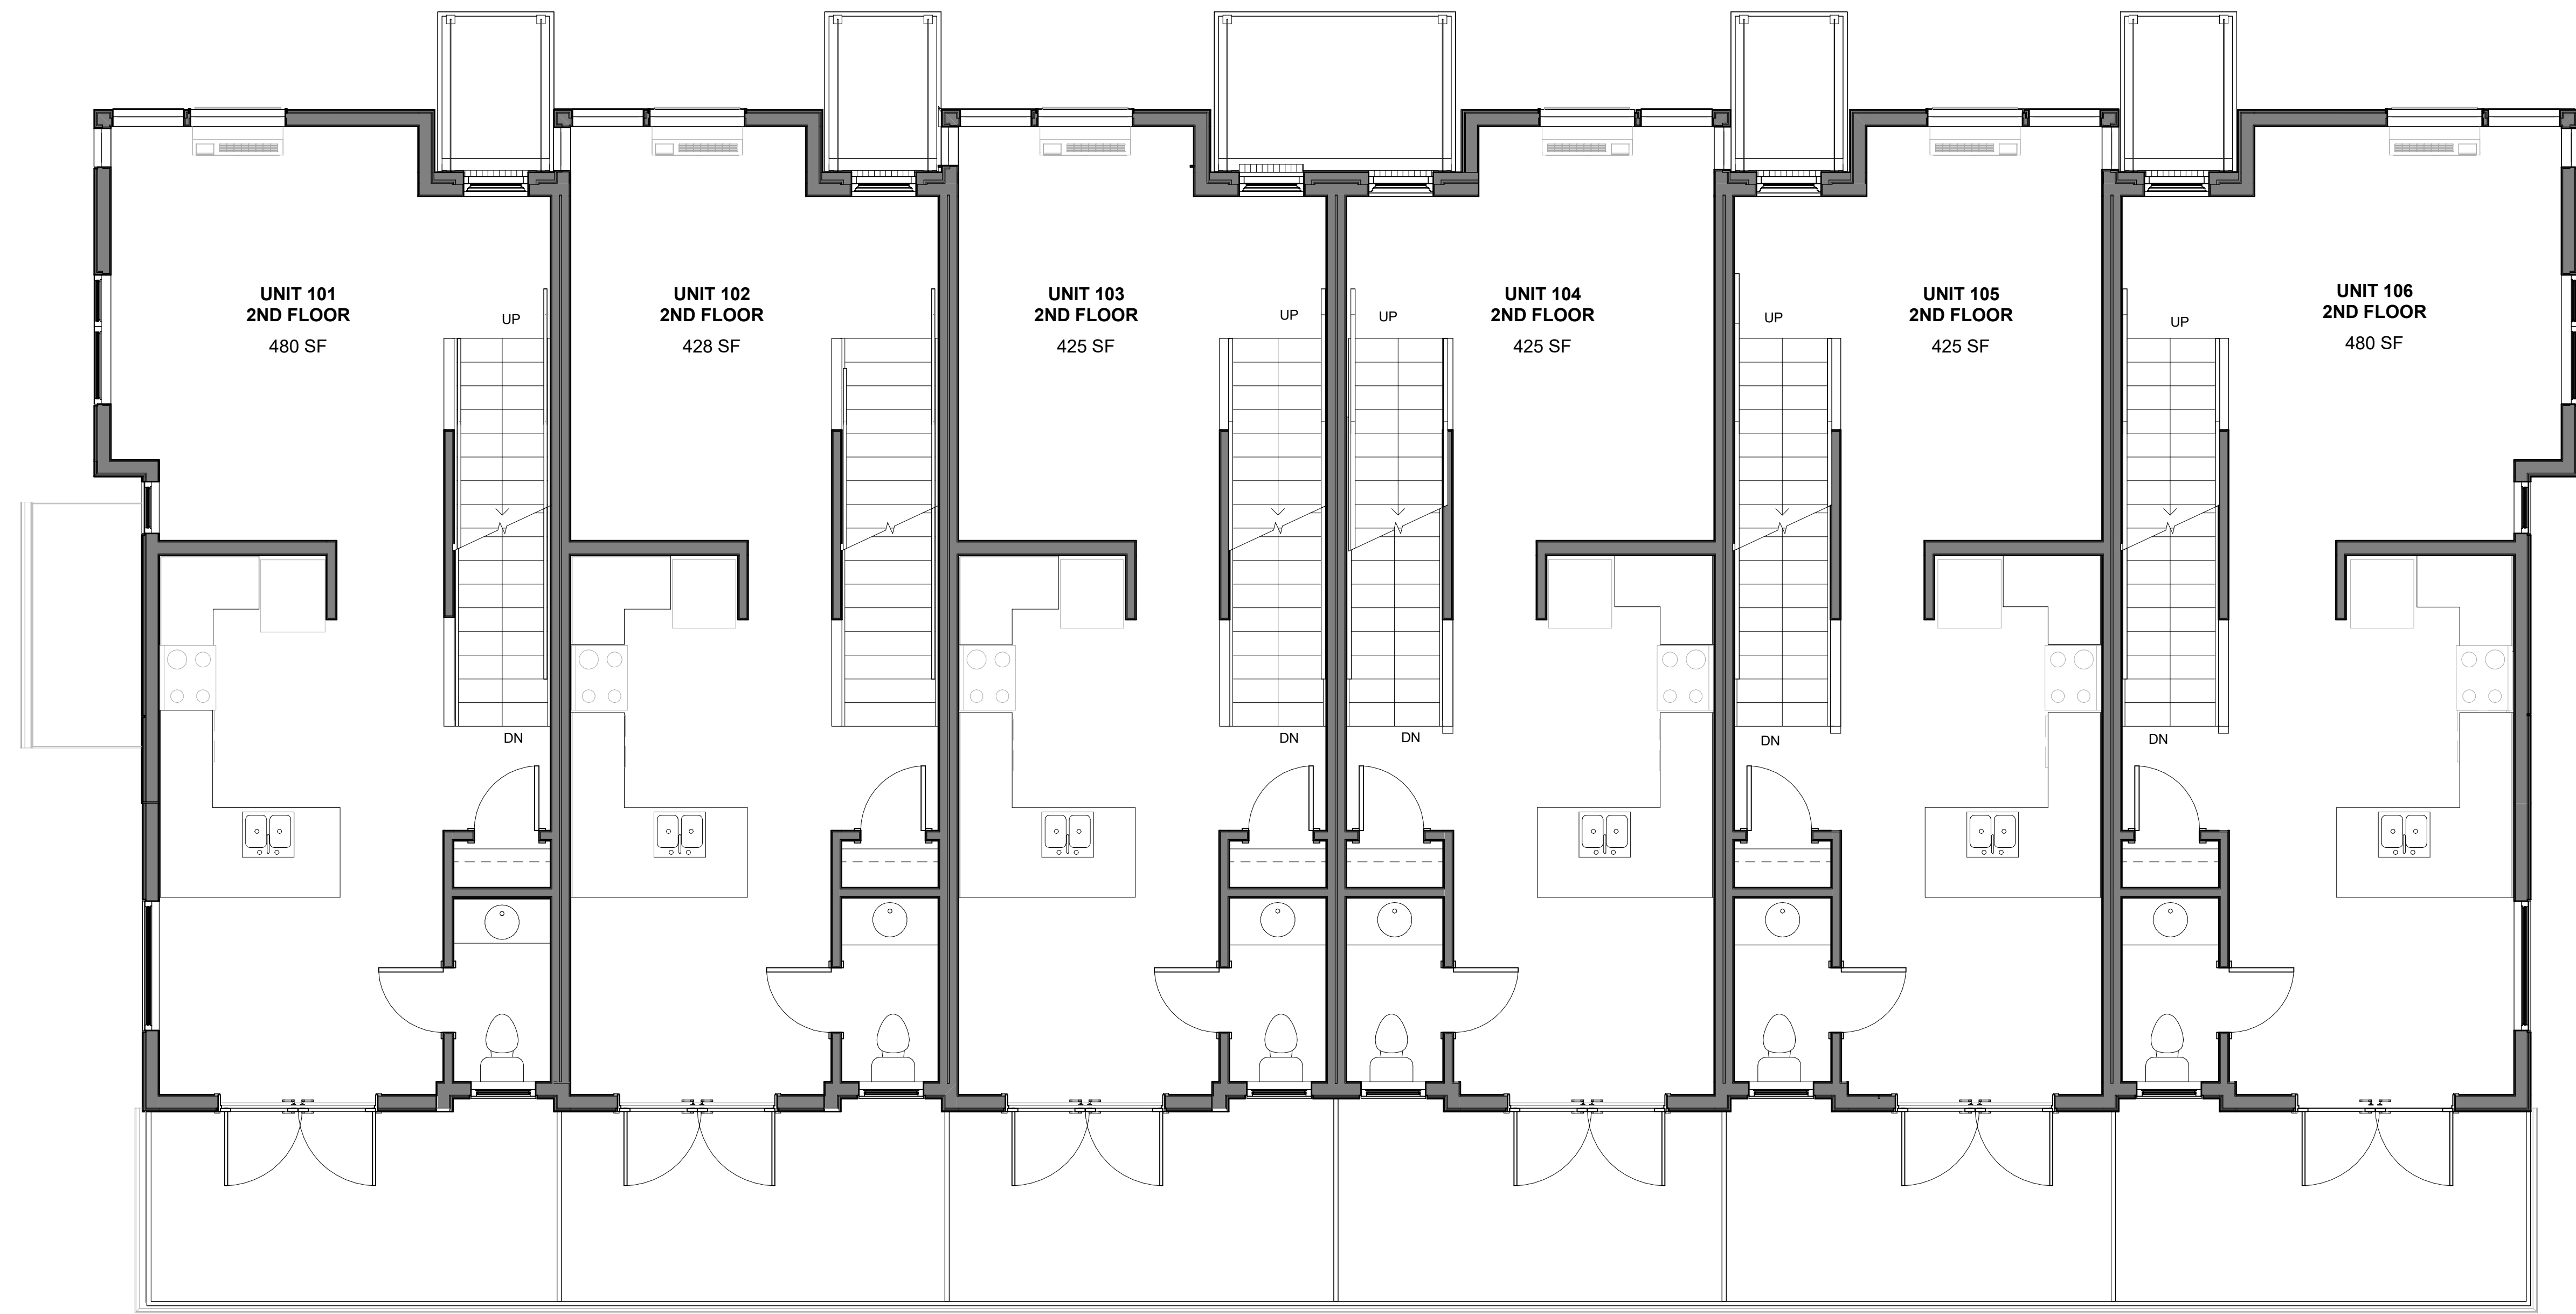

FLOOR 1

1/4" = 1'-0"

WESTMAN MILL
TOWNHOMES
510 STATE AVE | OLYMPIA, WA

FLOOR 2
1/4" = 1'-0"

WESTMAN MILL
TOWNHOMES
510 STATE AVE | OLYMPIA, WA

FLOOR 3

1/4" = 1'-0"

WESTMAN MILL
TOWNHOMES
510 STATE AVE | OLYMPIA, WA